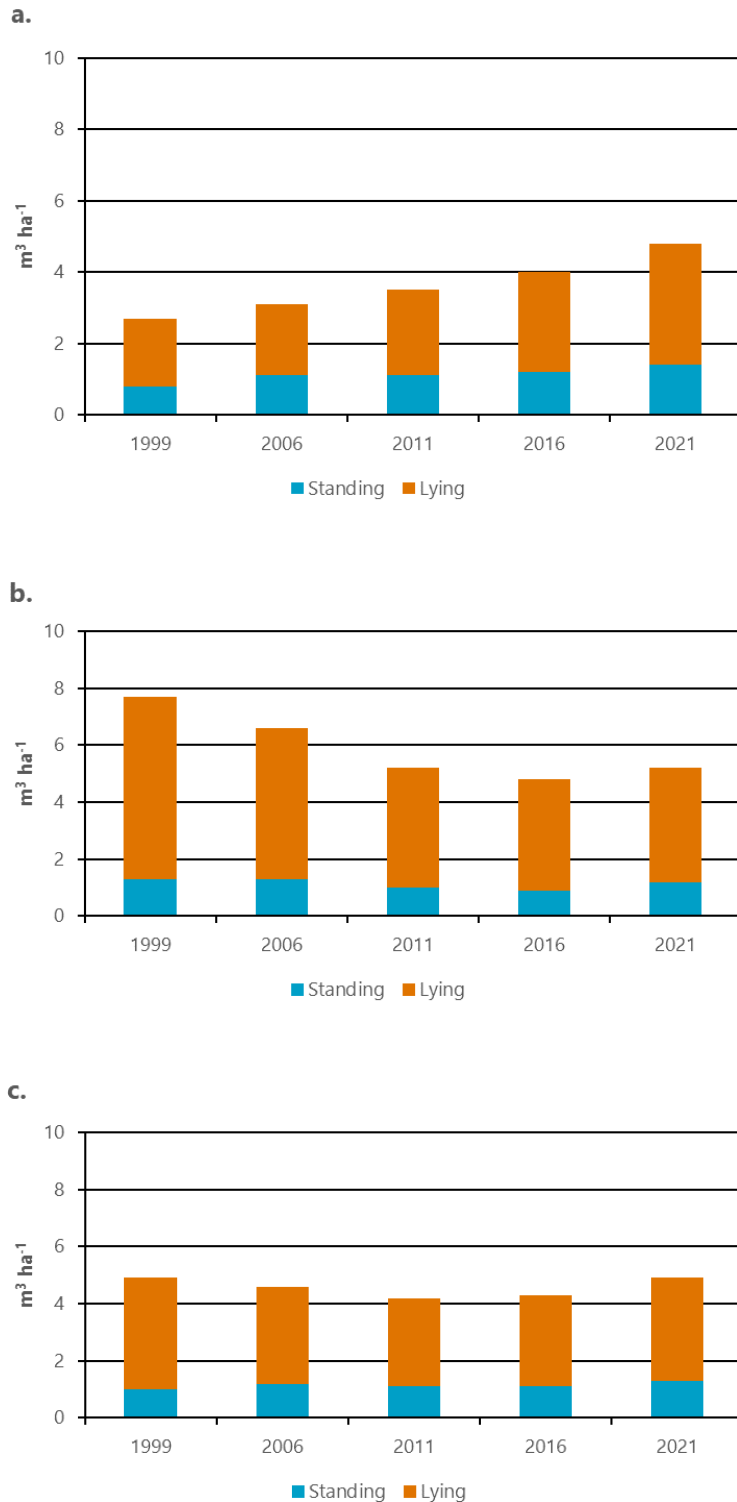

Corrected Fig. 20 for

Korhonen K.T., Rätty M., Haakana H., Heikkinen J., Hotanen J.-P., Kuronen M., Pitkänen J. (2024). Forests of Finland 2019–2023 and their development 1921–2023. *Silva Fennica* vol. 58 no. 5 article id 24045. <https://doi.org/10.14214/sf.24045>

This correction was posted on the *Silva Fennica* website on December 2024.

Fig. 20. Mean volume of lying and standing dead wood in productive forests available for wood supply (FAWS) according to NFI9–NFI13 in a) South Finland, b) North Finland and c) whole Finland.