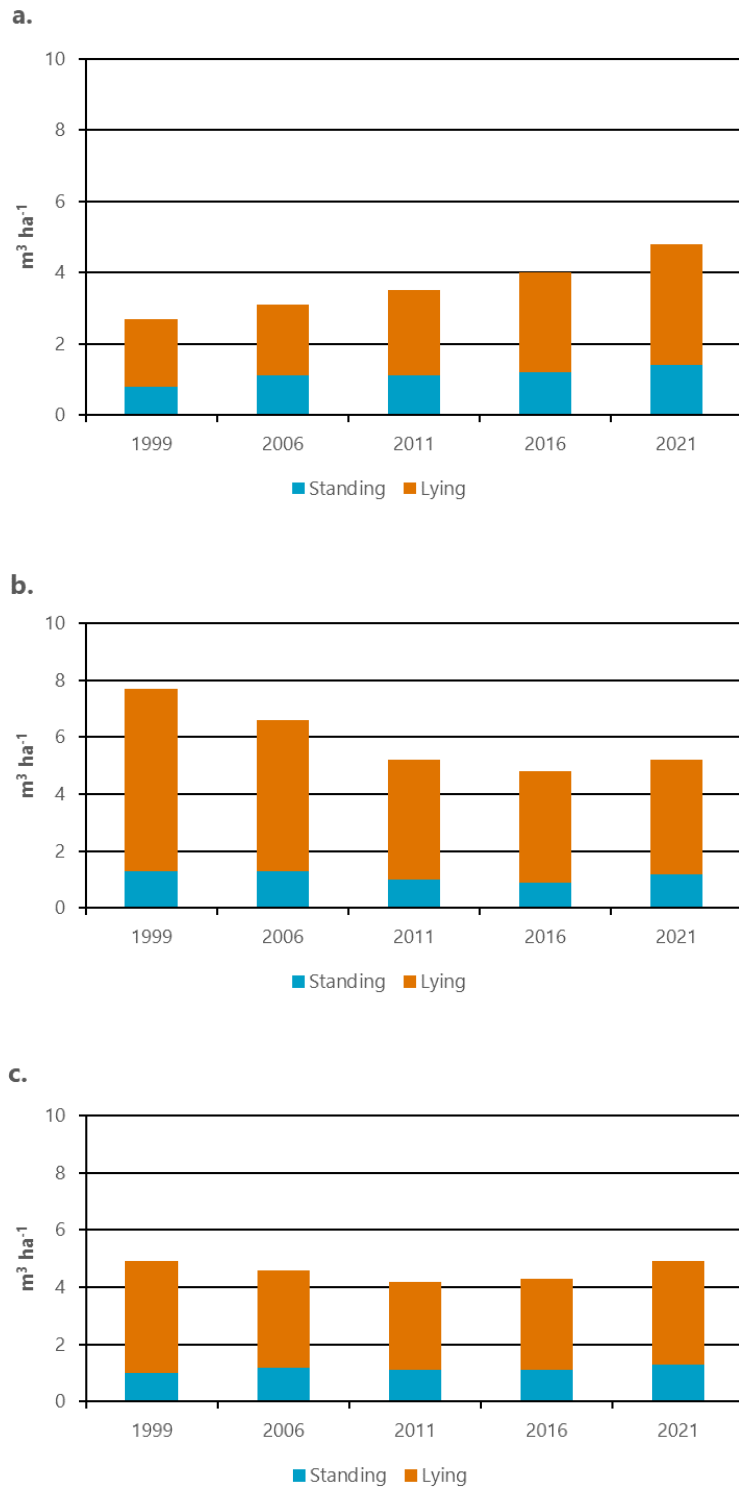

Korhonen K.T. (2024) Corrigendum: Forests of Finland 2019–2023 and their development 1921–2023. *Silva Fennica* vol. 58 no. 5 article id 24068. <https://doi.org/10.14214/sf.24068>

Corrigendum: Forests of Finland 2019–2023 and their development 1921–2023

This article corrects:

Korhonen K.T., Rätty M., Haakana H., Heikkinen J., Hotanen J.-P., Kuronen M., Pitkänen J. (2024). Forests of Finland 2019–2023 and their development 1921–2023. *Silva Fennica* vol. 58 no. 5 article id 24045. <https://doi.org/10.14214/sf.24045>

The corrected Fig. 20 (see next page):

Fig. 20. Mean volume of lying and standing dead wood in productive forests available for wood supply (FAWS) according to NF19–NF13 in a) South Finland, b) North Finland and c) whole Finland.