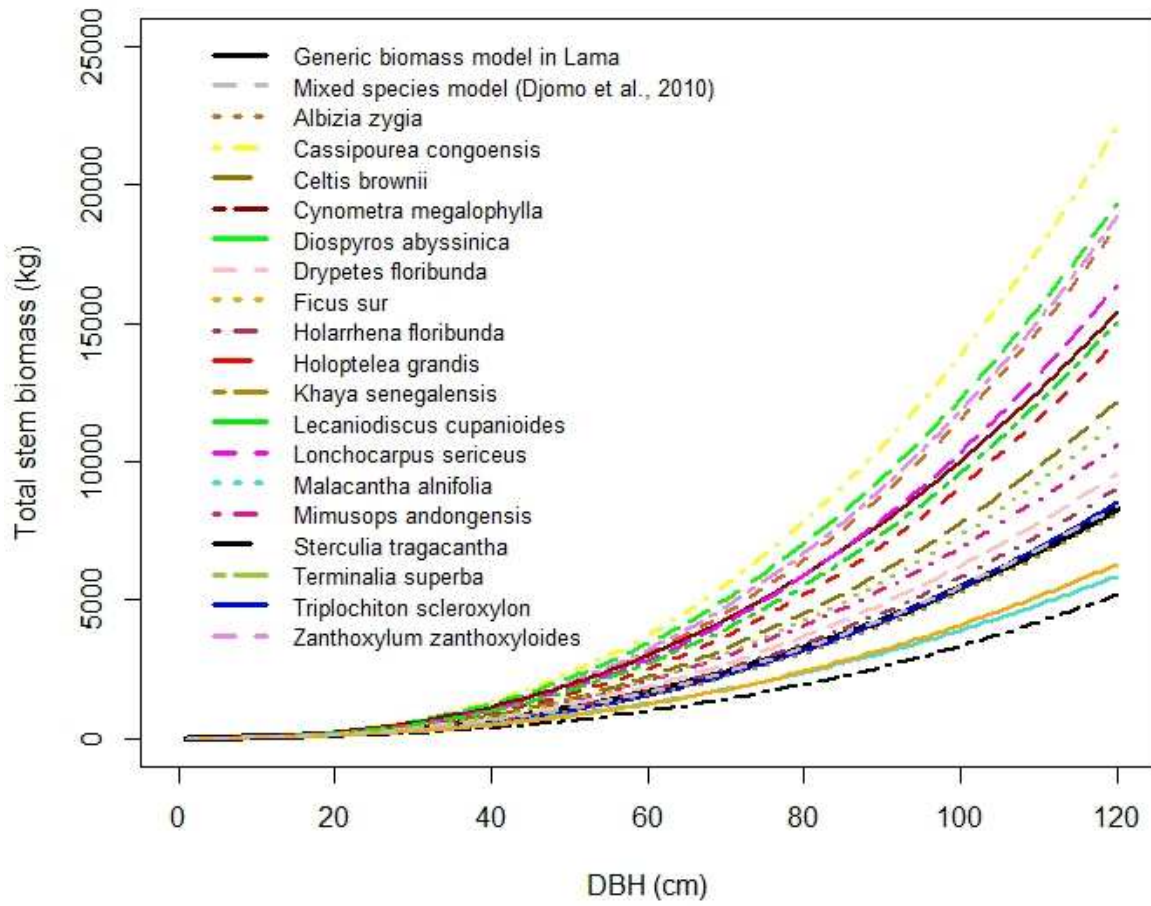

Supplementary file 3

Biomass models in Lama forest versus generic model of Basuki et al (2009)

Comparison of biomass models in Lama forest

Biomass models in Lama forest versus generic model of Brown et al (1997)

Comparison of biomass models in Lama forest

Biomass models in Lama forest versus generic model of Djomo et al (2010a)

Comparison of biomass models in Lama forest

Biomass models in Lama forest versus mixed-species model of Djomo et al (2010b)