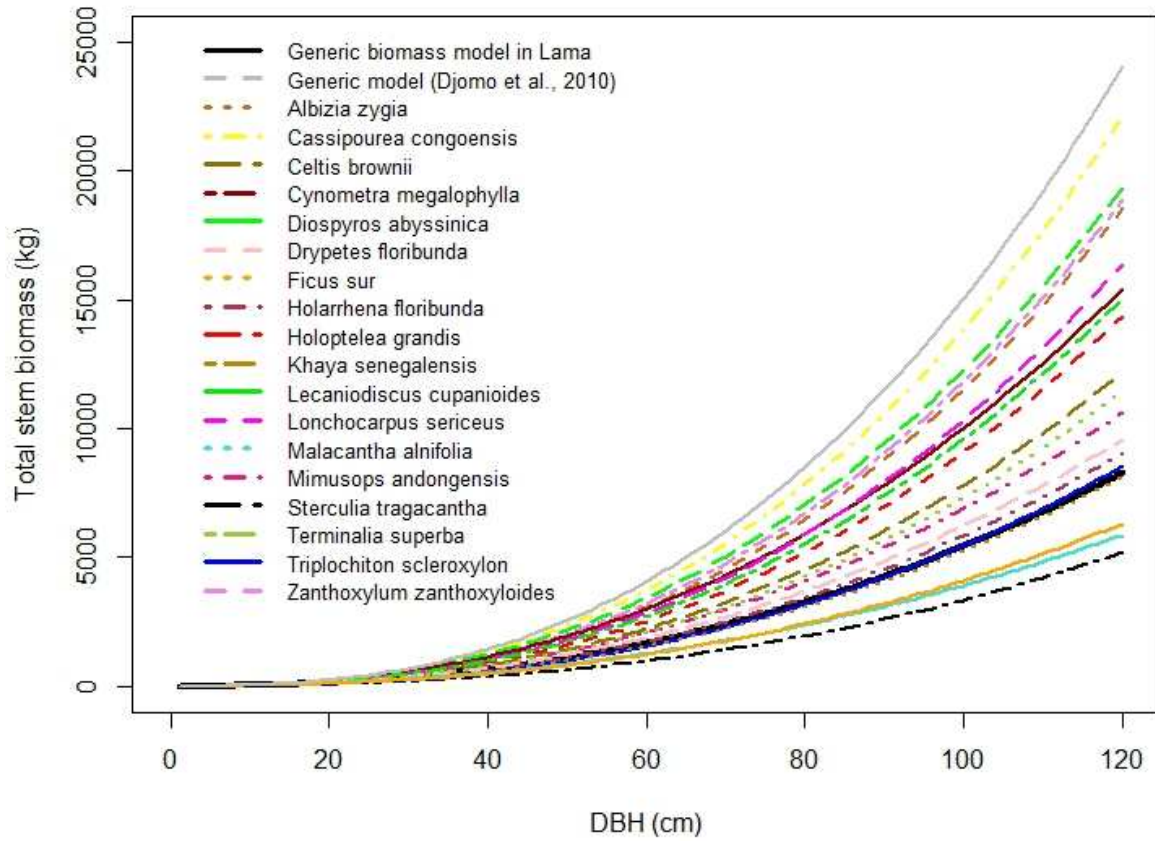

Supplementary file 3

Biomass models in Lama forest versus generic model of Basuki et al (2009)

Comparison of biomass models in Lama forest

Biomass models in Lama forest versus generic model of Brown et al (1997)

Comparison of biomass models in Lama forest

Biomass models in Lama forest versus generic model of Djomo et al (2010a)

Comparison of biomass models in Lama forest

Biomass models in Lama forest versus mixed-species model of Djomo et al (2010b)